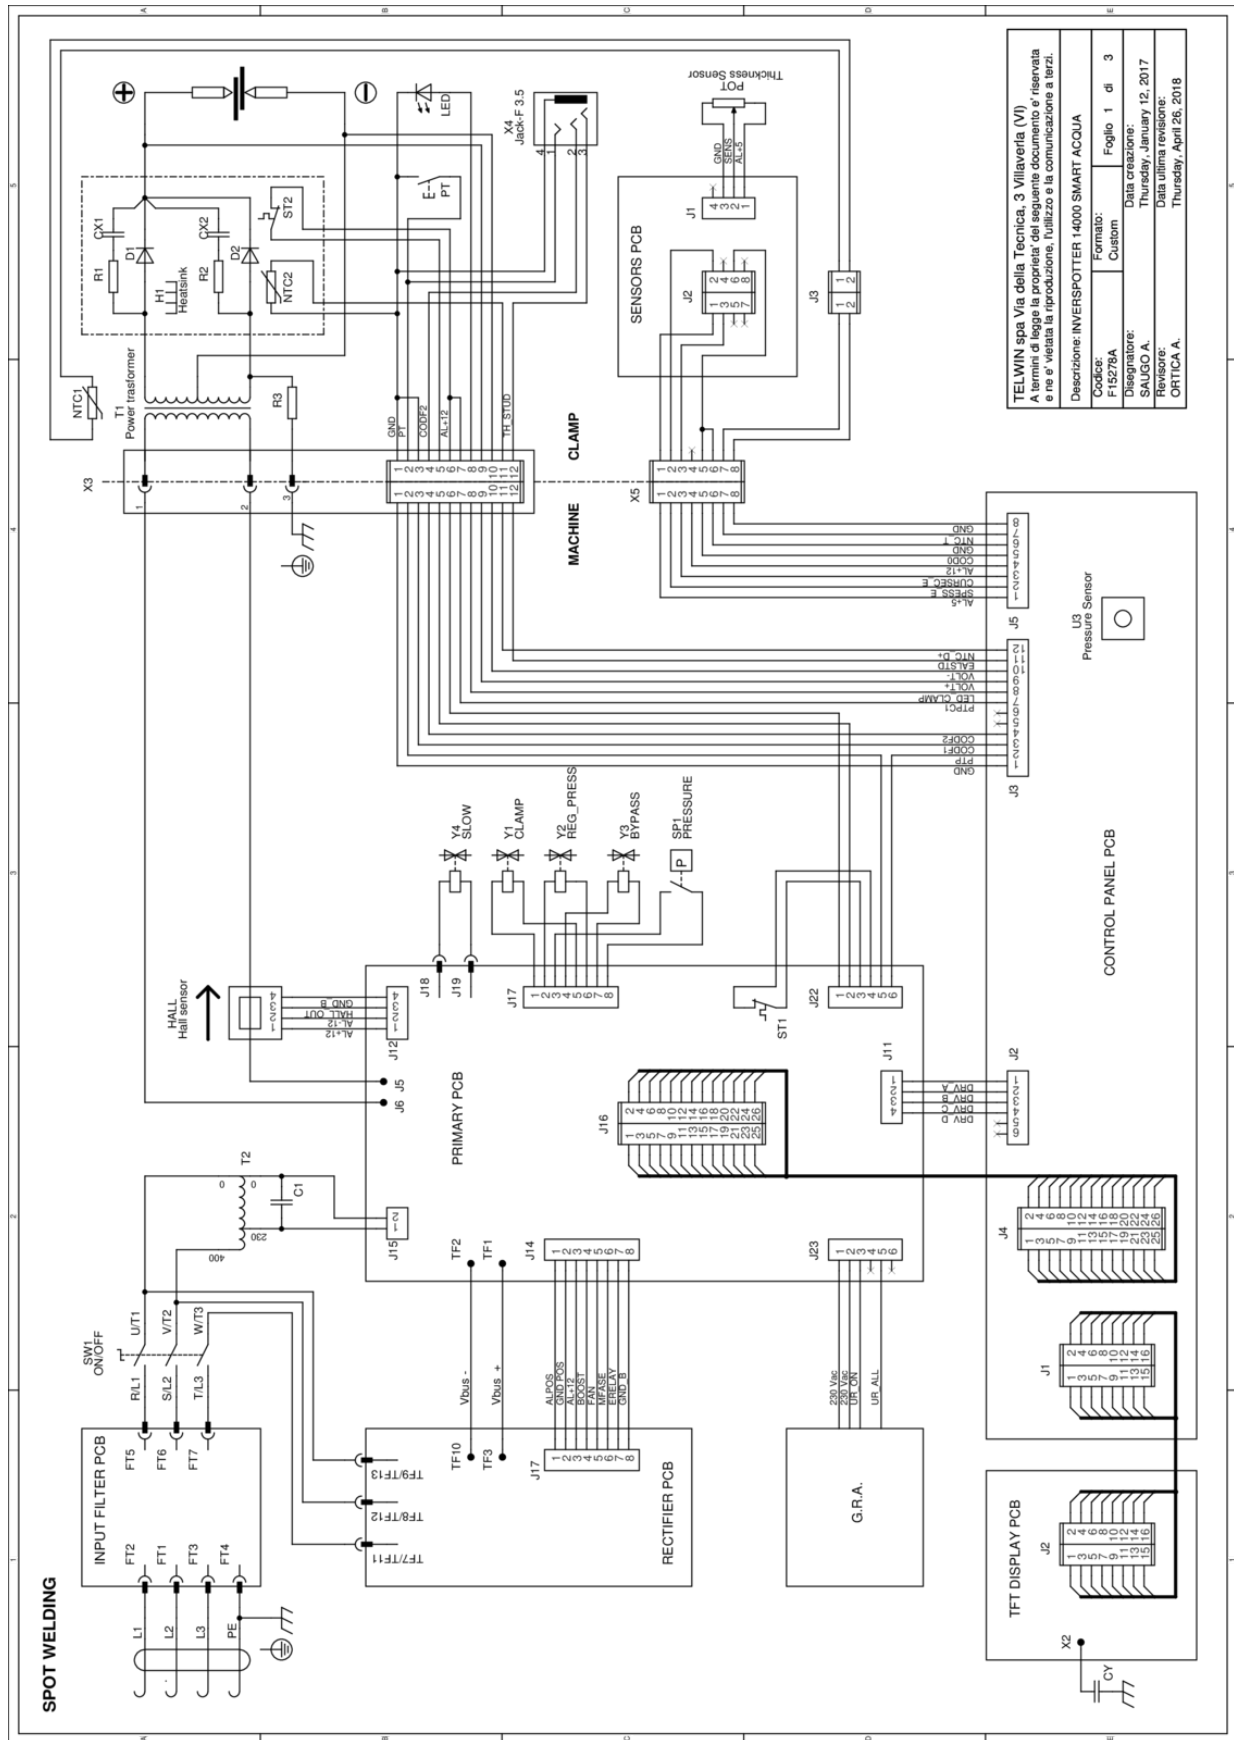

备件清单

机器分解图

如果无法在此清单中找到所需备件，请联系经销商。

INVERSPOTTER 14000 SMART AQUA - 823350

电气图

INVERSPOTTER 14000 SMART AQUA - 823350

备件清单

参考编号	描述	代码	参考编号	描述	代码
1	HALL SENSOR	112381	30	QUICK CONNECTION	602340
2	RELAY SOCKET 10A 250	112482	31	COVER	651150
3	RELAIS	116154	32	ARM HOLDER	645458
4	GAS REGULATOR + MANOMETER	120036	33	LOWER HOLDER	645654
5	SWITCH 40A ITH 2POS 4CNT V	122162	34	FRONT PANEL	645813
6	FRAME	121332	35	BACK PANEL	645814
7	3 PIN PNEUMATIC MODULE	121337	36	COVER KIT	981950
8	ELECTROVALVE	121431	37	BOTTOM SET	645591
9	FIX SOCKET CASE	121331	38	CABLE HOLDING BRACKET	645469
10	PRESSURE SWITCH	121750	39	AUTOTRASFO 0-230-400V	980104
11	ELECTROVALVE	121800	40	ELECTRO-VALVE KIT	980106
12	MAINS CABLE FROR 4G06.00 0.8 M	132378	41	TFT CARD KIT	981953
13	FAN	152101	42	INVERTER CARD KIT	981954
14	CABLE BUSHING KIT	990368	43	TANK KIT	980967
15	HANDLE SET	312428	44	ENCODER KNOB KIT D.29	980968
16	SWIVEL WHEEL + BRAKE	322569	45	RECTIFIER BOARD KIT	981955
17	WIRE SET	125092	46	CONTROL BOARD KIT	981952
18	WHEEL	321389	47	RIGHT SIDE PANEL KIT	981353
20	FRAME	321269	48	LEFT SIDE PANEL KIT	981354
21	RIGHT PROFILE	322926	49	CLAMP HOLDER KIT	981355
22	LEFT PROFILE	322927	50	DIAPHRAGM KIT	980974
23	FEMALE PIPEHOLDING CONNECTION	322953	51	GRA FRONT PANEL KIT	981356
24	FEMALE PIPEHOLDING CONNECTION	322867	52	BACK PANEL KIT	981951
25	TROLLEY CLAMP SUPPORT	432553	53	WHEELS HOLDER KIT	980978
26	WHEELS AXLE	483060	54	INPUT FILTER CARD KIT	990287
27	RADIATOR	602268	55	PRESSURE SWITCH 3BAR-0+0,4 FIX	121778
28	ELECTRIC PUMP 230V 37m	602259	56	SWITCH KNOB	122161
29	VALVE	602261			