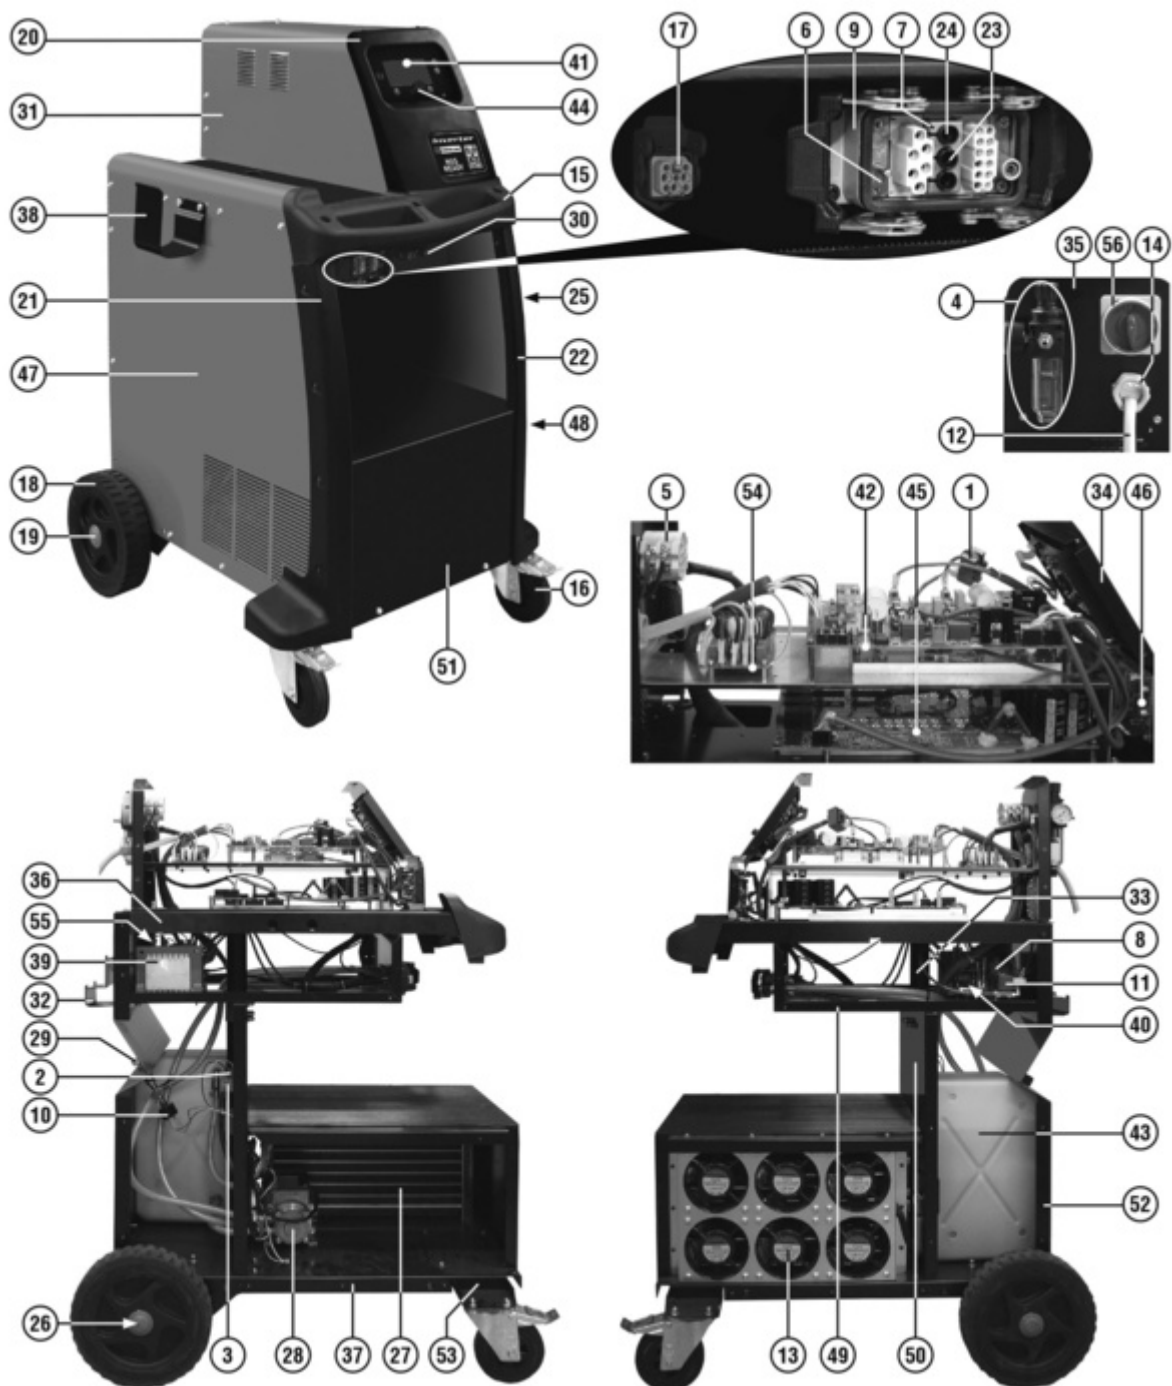

备件清单

机器分解图

如果无法在此清单中找到所需备件，请联系经销商。

INVERSPOTTER 14000 SMART AQUA - 823350

电气图

INVERSPOTTER 14000 SMART AQUA - 823350

备件清单

参考编号	描述	代码	参考编号	描述	代码
1	HALL SENSOR	112381	30	QUICK CONNECTION	602340
2	RELAY SOCKET 10A 250	112482	31	COVER	651150
3	RELAIS	116154	32	ARM HOLDER	645458
4	GAS REGULATOR + MANOMETER	120036	33	LOWER HOLDER	645654
5	SWITCH 40A ITH 2POS 4CNT V	122162	34	FRONT PANEL	645813
6	FRAME	121332	35	BACK PANEL	645814
7	3 PIN PNEUMATIC MODULE	121337	36	COVER KIT	981950
8	ELECTROVALVE	121431	37	BOTTOM SET	645591
9	FIX SOCKET CASE	121331	38	CABLE HOLDING BRACKET	645469
10	PRESSURE SWITCH	121750	39	AUTOTRASFO 0-230-400V	980104
11	ELECTROVALVE	121800	40	ELECTRO-VALVE KIT	980106
12	MAINS CABLE FROR 4G06.00 0.8 M	132378	41	TFT CARD KIT	981953
13	FAN	152101	42	INVERTER CARD KIT	981954
14	CABLE BUSHING KIT	990368	43	TANK KIT	980967
15	HANDLE SET	312428	44	ENCODER KNOB KIT D.29	980968
16	SWIVEL WHEEL + BRAKE	322569	45	RECTIFIER BOARD KIT	981955
17	WIRE SET	125092	46	CONTROL BOARD KIT	981952
18	WHEEL	321389	47	RIGHT SIDE PANEL KIT	981353
20	FRAME	321269	48	LEFT SIDE PANEL KIT	981354
21	RIGHT PROFILE	322926	49	CLAMP HOLDER KIT	981355
22	LEFT PROFILE	322927	50	DIAPHRAGM KIT	980974
23	FEMALE PIPEHOLDING CONNECTION	322953	51	GRA FRONT PANEL KIT	981356
24	FEMALE PIPEHOLDING CONNECTION	322867	52	BACK PANEL KIT	981951
25	TROLLEY CLAMP SUPPORT	432553	53	WHEELS HOLDER KIT	980978
26	WHEELS AXLE	483060	54	INPUT FILTER CARD KIT	990287
27	RADIATOR	602268	55	PRESSURE SWITCH 3BAR-0+0,4 FIX	121778
28	ELECTRIC PUMP 230V 37m	602259	56	SWITCH KNOB	122161
29	VALVE	602261			